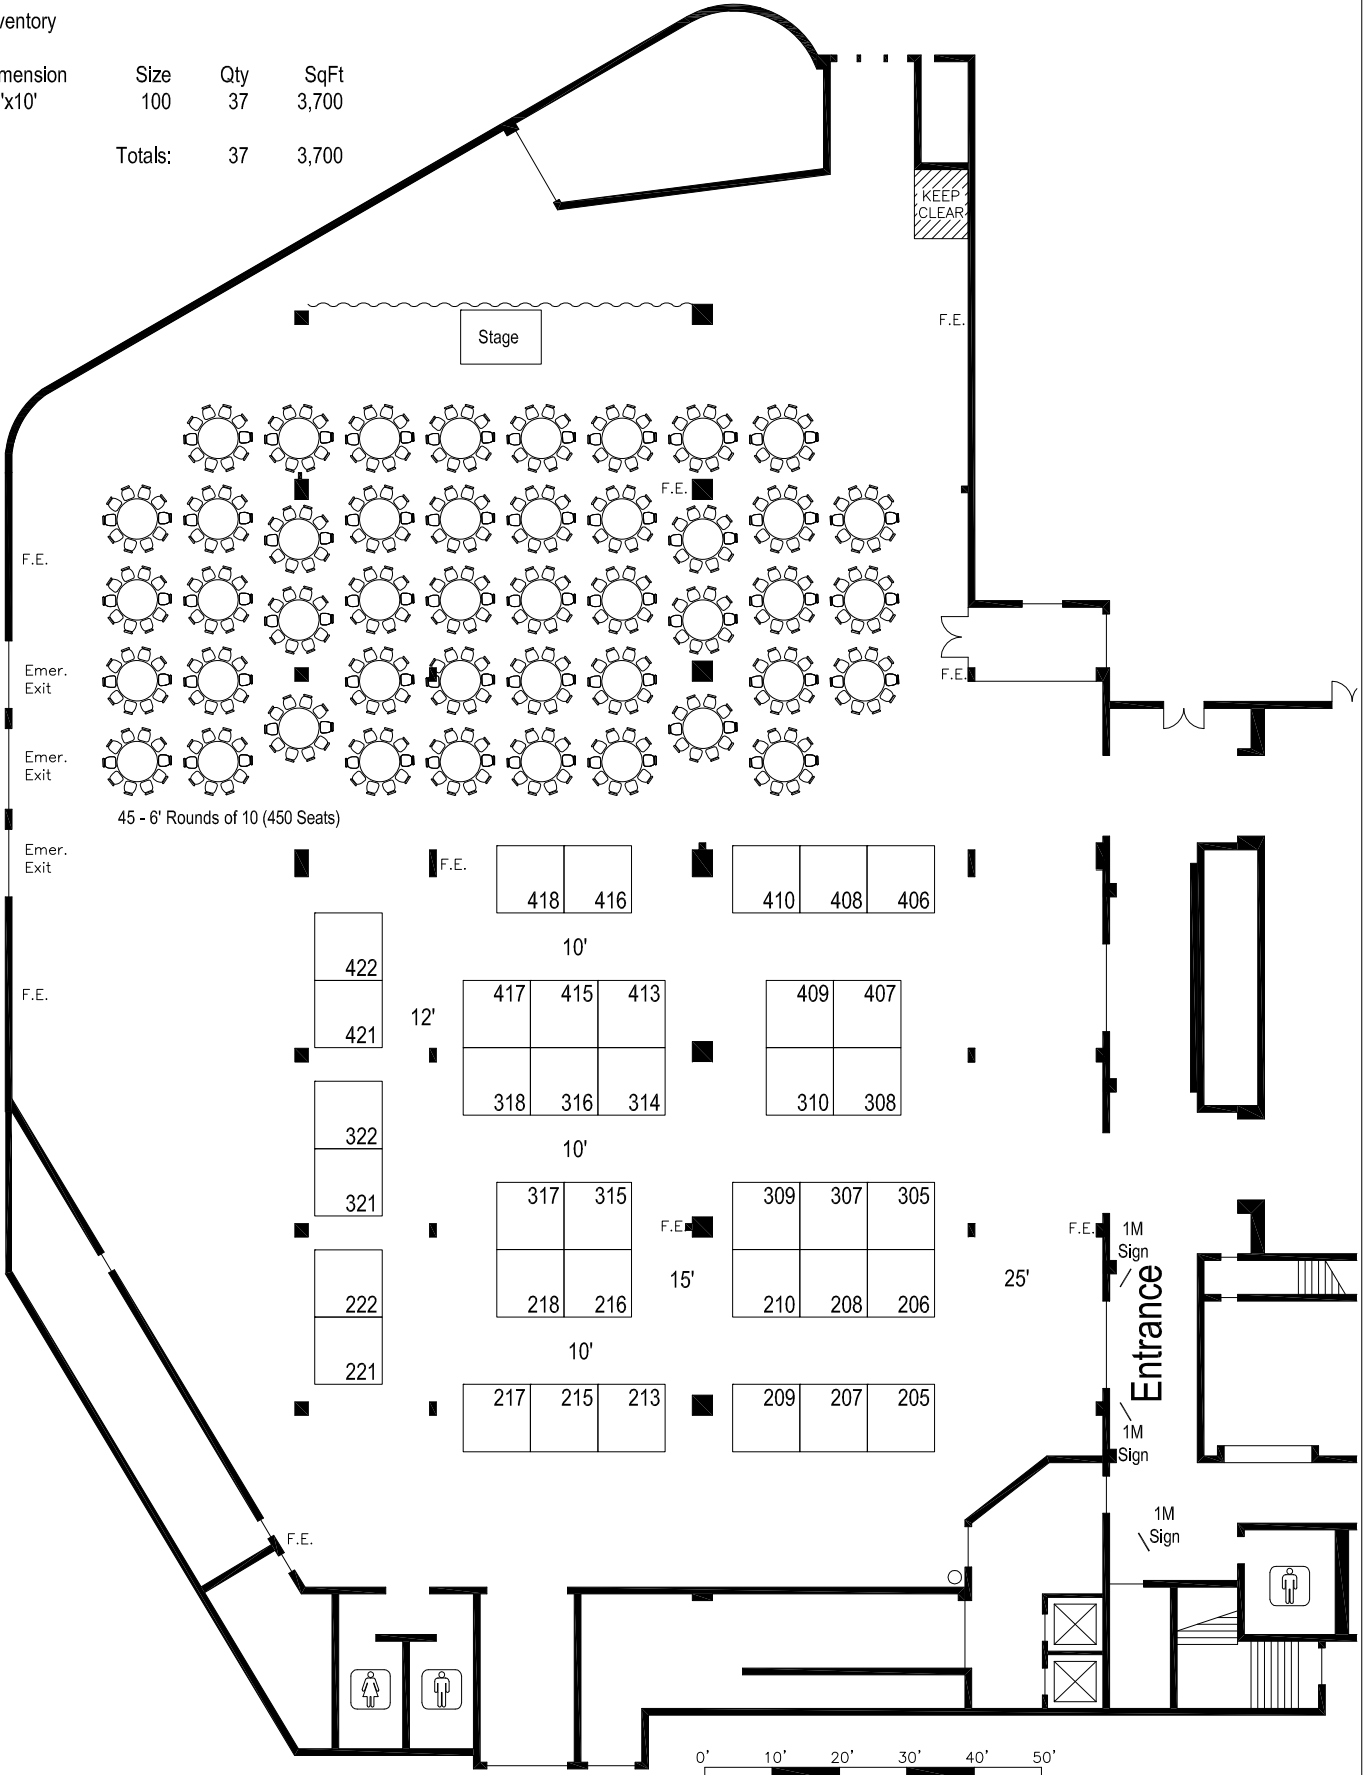

Inventory

Dimension	Size	Qty	SqFt
10'x10'	100	37	3,700
Totals:		37	3,700

Resource Recycling Conference

August 29 - 30, 2017

Hyatt Regency Minneapolis - Exhibit Hall