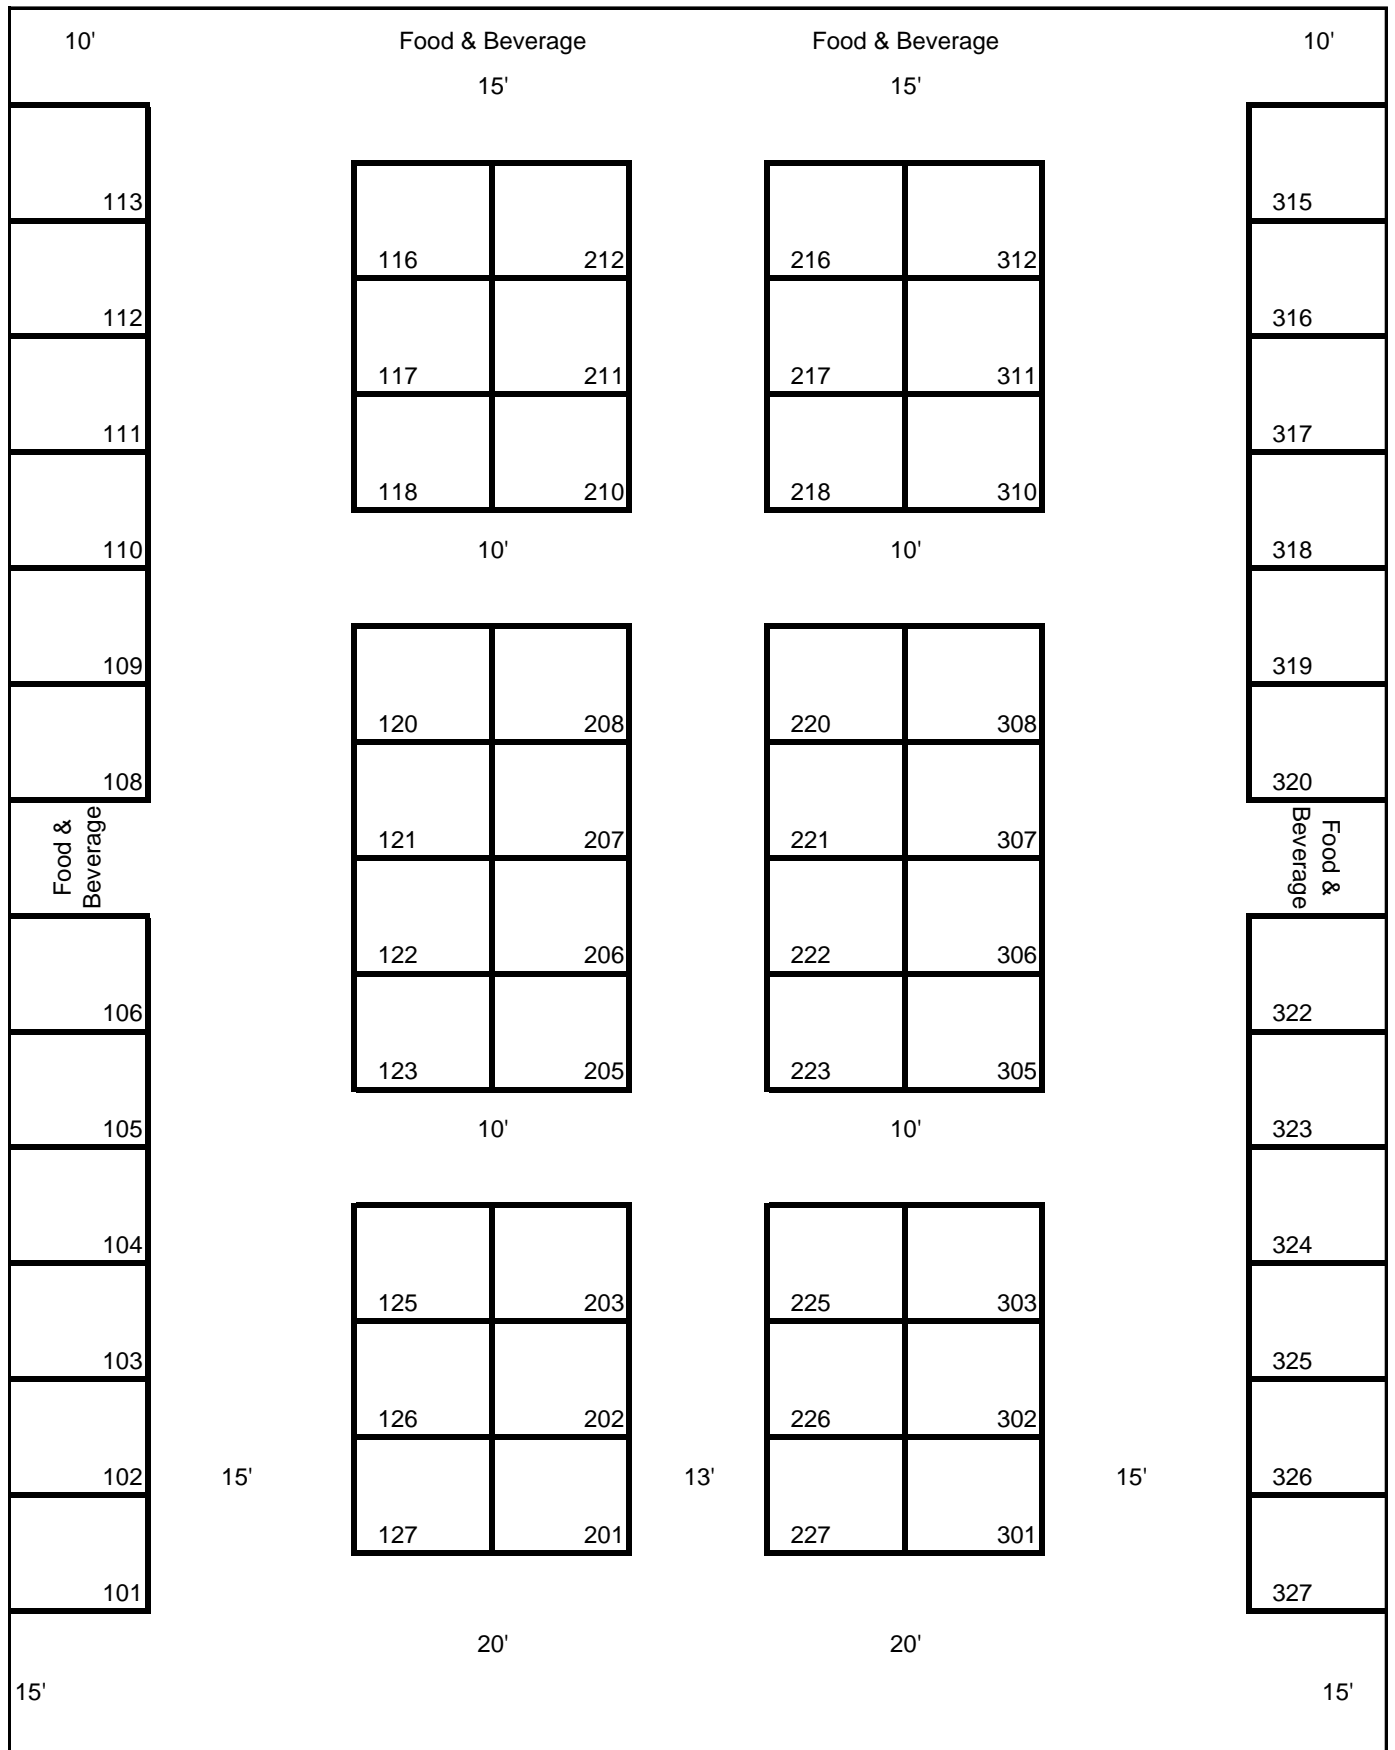

# Resource Recycling Conference - Exhibit Hall

## Marriott Rivercenter - Salon EF & Corridor

\*Floor plan is subject to changed based on Fire Marshal approval.