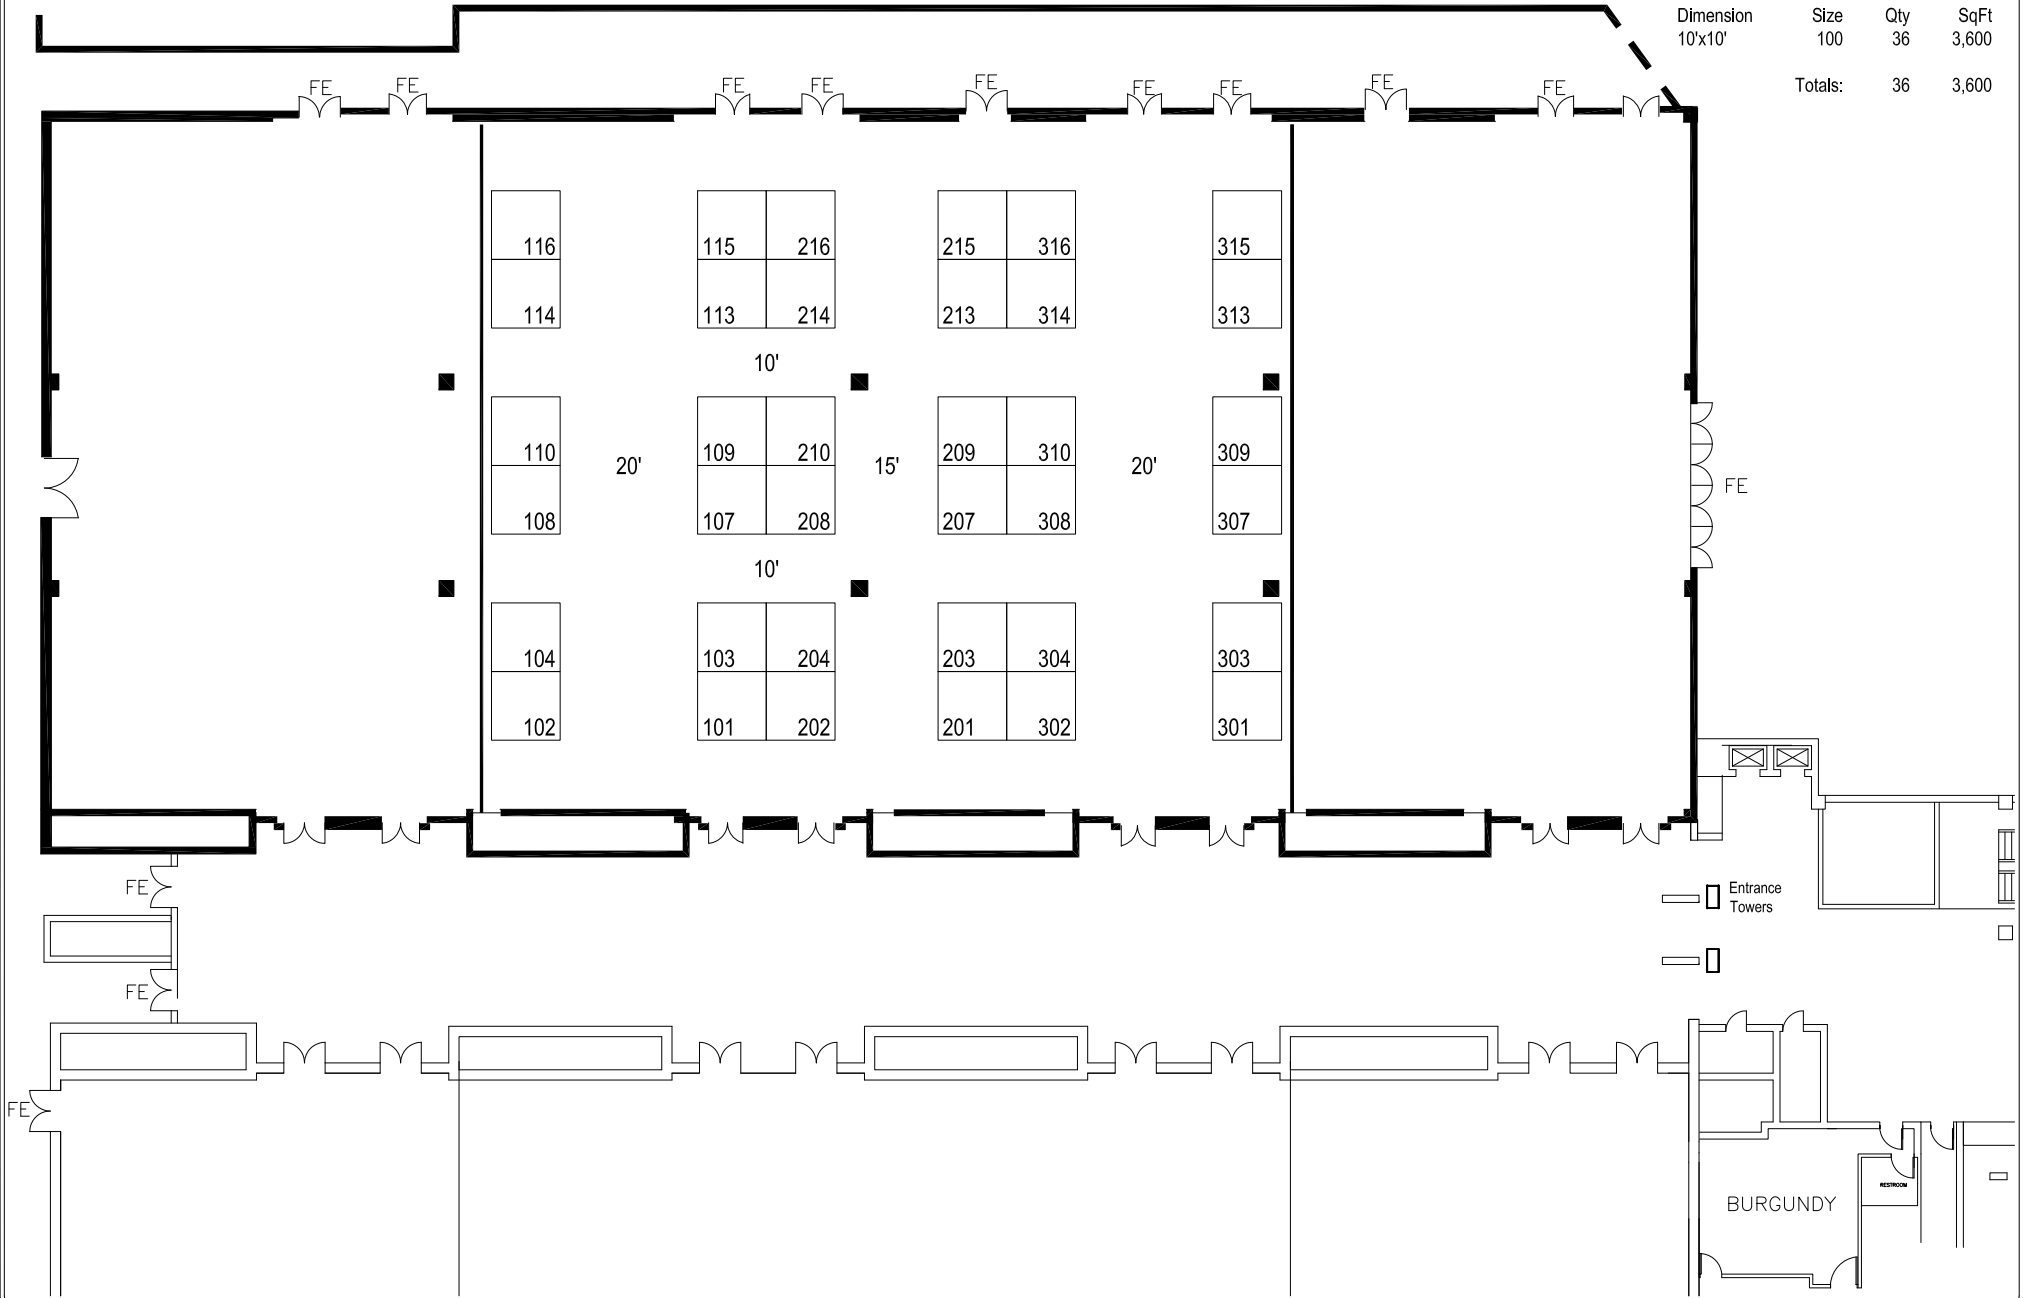

GRAND SALON

Inventory as of 08/01/2016

Dimension	Size	Qty	SqFt
10'x10'	100	36	3,600
Totals:		36	3,600

Resource Recycling Conference

August 30-31, 2016

Hilton Riverside • Grand Salon Suite B-D
Two Poydras Street - New Orleans, LA 70140